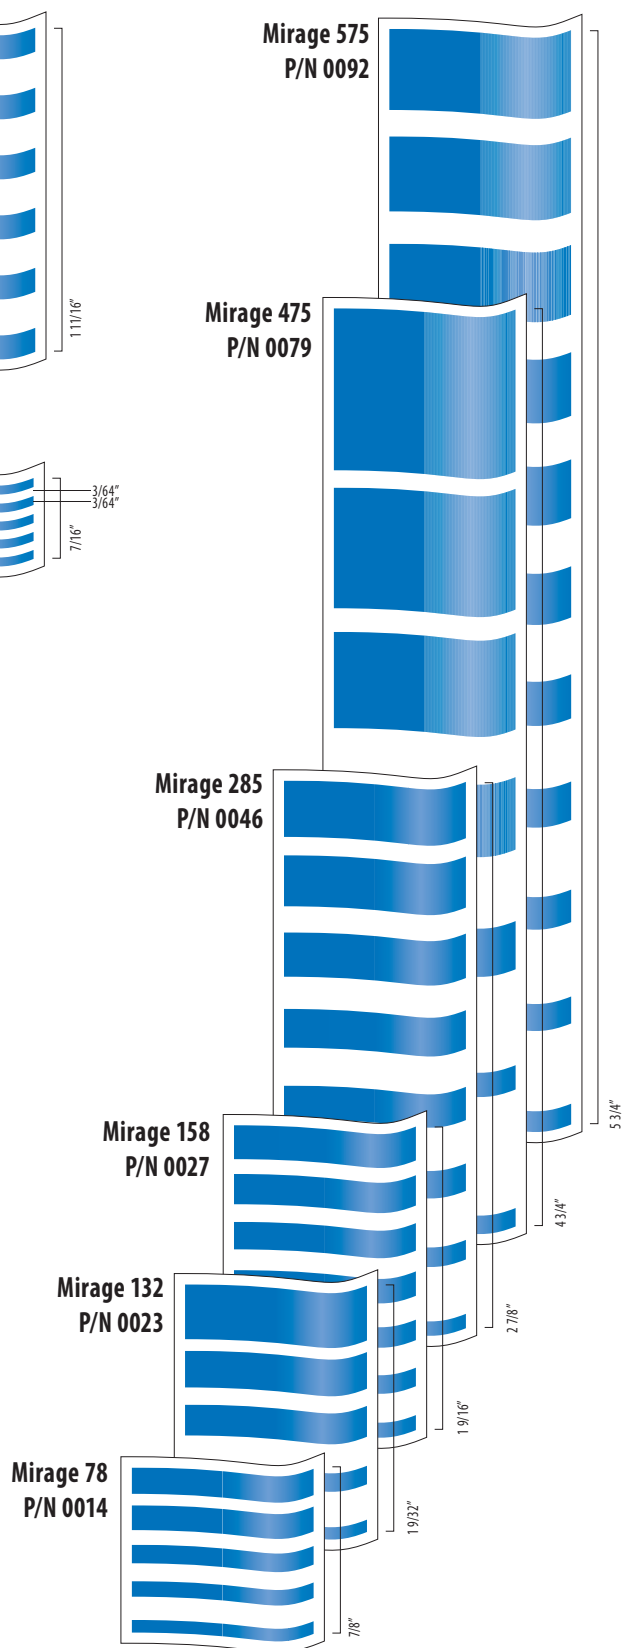

Pin 5/16"	Pin 8/16"	Linear 5	Linear 6	Radiance
0005				199 Marine Blue
0008				198 Tealite
0094				
0095				

● 50' & 150' ● 50' Only ● 150' Only Availability

PIN STRIPING

LINEAR

MIRAGE

SOLID STRIPING COLOR AVAILABILITY