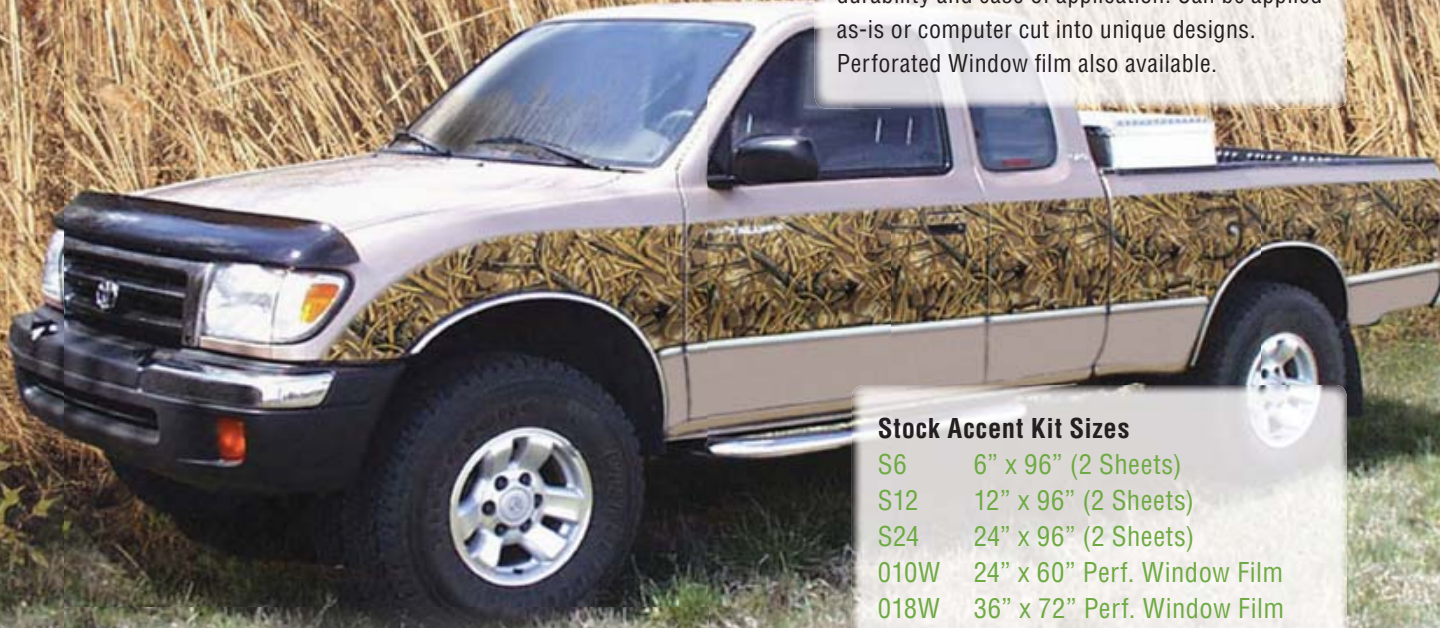

CAMO-CRAFT

CAMOUFLAGE PRINTED VINYL FILM

Printed on 2mil 3M Controllac™ vinyl film, Camo-Craft offers you 11 exciting patterns and several different sizes to choose from. All feature a protective laminate clearcoat for long-lasting durability and ease of application. Can be applied as-is or computer cut into unique designs. Perforated Window film also available.

Stock Accent Kit Sizes

- S6 6" x 96" (2 Sheets)
- S12 12" x 96" (2 Sheets)
- S24 24" x 96" (2 Sheets)
- O10W 24" x 60" Perf. Window Film
- O18W 36" x 72" Perf. Window Film

* not available in perforated window film

Special Order Wrap Packages

- 040 ATV Kit (40 Sq. ft.)
- 064 Utility Vehicle Kit (64 Sq. ft.)
- 120 Jeep CJ7 Kit (120 Sq. ft.)
- 176 Compact Truck Kit (176 Sq. ft.)
- 210 Mid-Size Kit (210 Sq. ft.)
- 240 Standard Truck Kit (240 Sq. ft.)
- 280 Large Truck Kit (280 Sq. ft.)