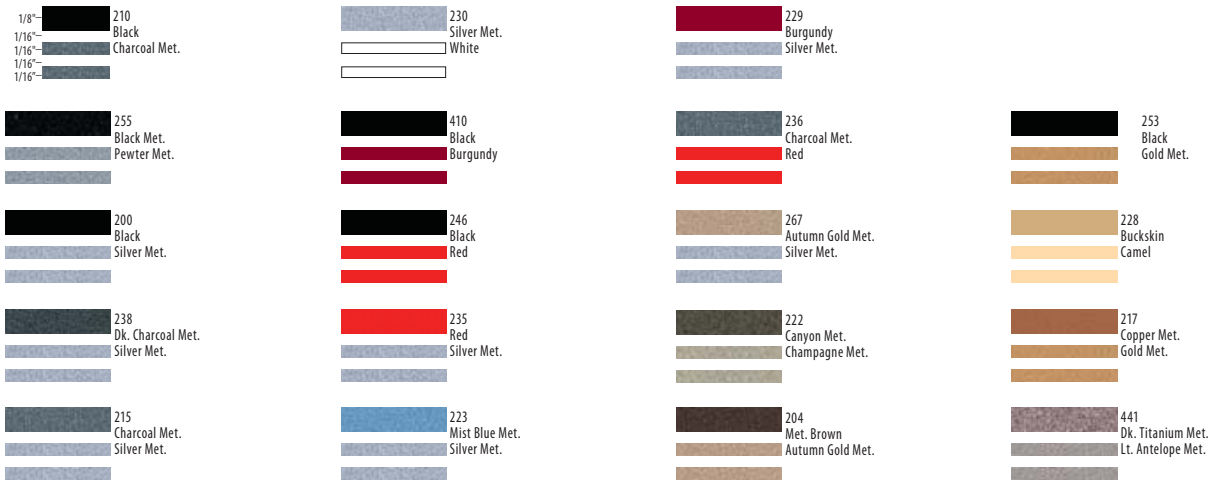

HI-LITE (P/N 0203) Width 3/8"