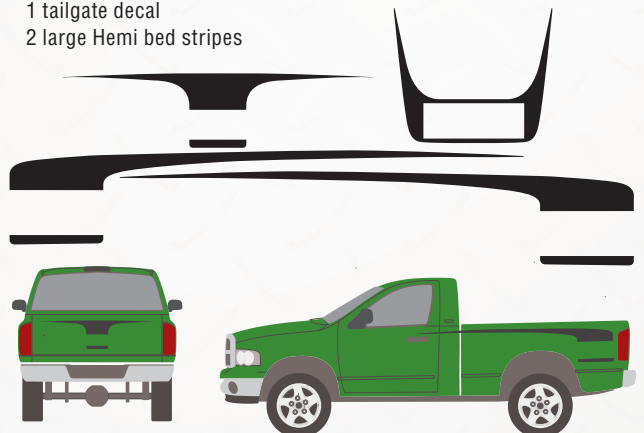

Dodge Ram Daytona Stripe

- GRD90** Dodge Daytona Stripe Kit
Kit includes:
1 pair of bed decals

Dodge Ram Factory Hemi Kit

- GRD97** Dodge Factory Hemi Kit
Kit includes:
1 hood surround decal
1 tailgate decal
2 large Hemi bed stripes