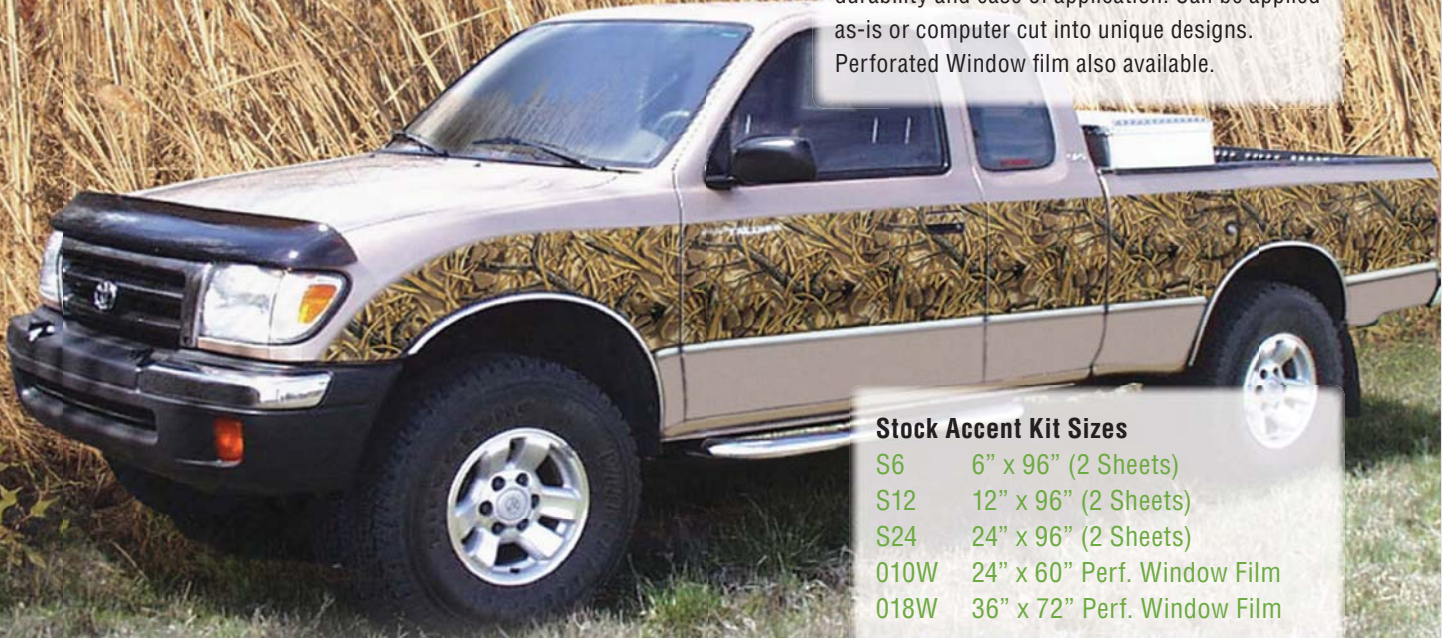

CAMO-CRAFT

CAMOUFLAGE PRINTED VINYL FILM

Printed on 2mil 3M Controltac™ vinyl film, Camo-Craft offers you 11 exciting patterns and several different sizes to choose from. All feature a protective laminate clearcoat for long-lasting durability and ease of application. Can be applied as-is or computer cut into unique designs. Perforated Window film also available.

Stock Accent Kit Sizes

- S6 6" x 96" (2 Sheets)
- S12 12" x 96" (2 Sheets)
- S24 24" x 96" (2 Sheets)
- O10W 24" x 60" Perf. Window Film
- O18W 36" x 72" Perf. Window Film

Special Order Wrap Packages

- 040 ATV Kit (40 Sq. ft.)
- 064 Utility Vehicle Kit (64 Sq. ft.)
- 120 Jeep CJ7 Kit (120 Sq. ft.)
- 176 Compact Truck Kit (176 Sq. ft.)
- 210 Mid-Size Kit (210 Sq. ft.)
- 240 Standard Truck Kit (240 Sq. ft.)
- 280 Large Truck Kit (280 Sq. ft.)