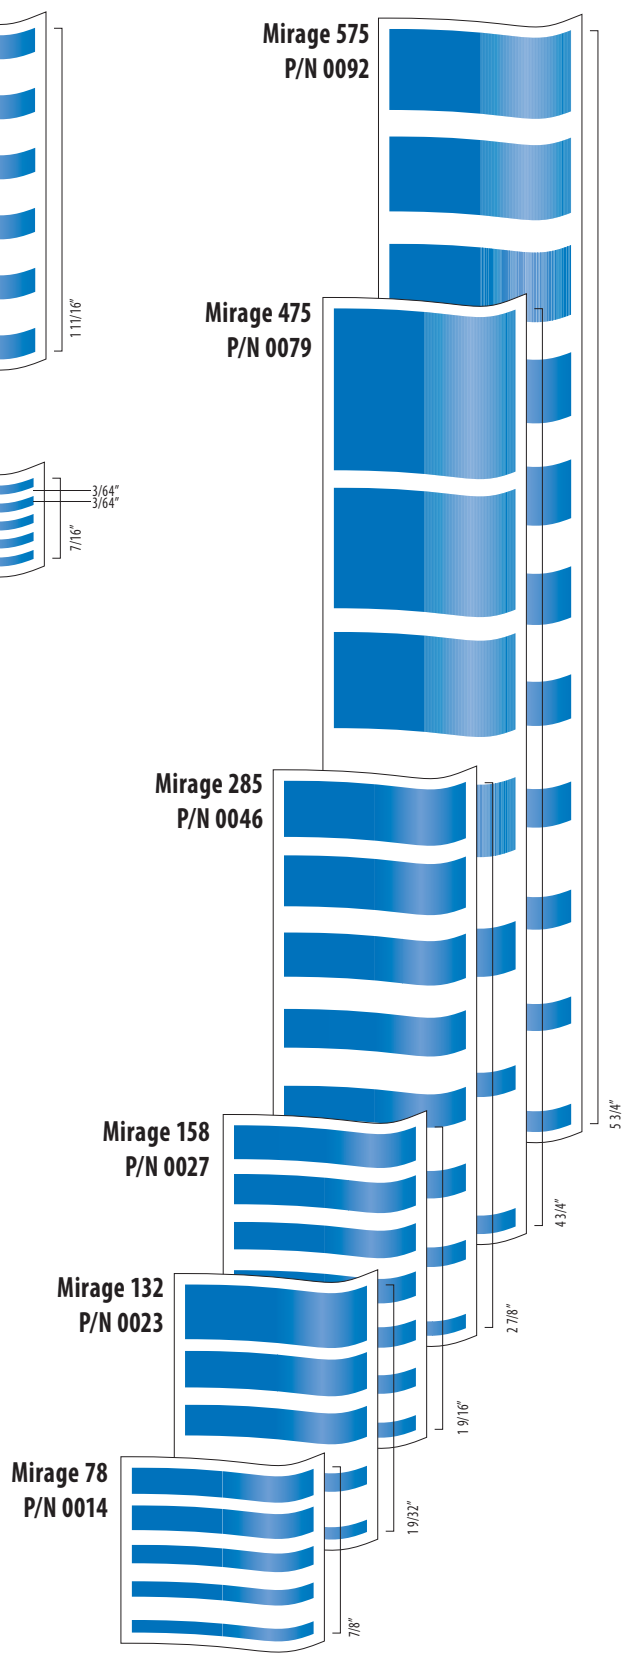

PIN STRIPING

LINEAR

MIRAGE

TFX "The only repositionable roll striping in the market!"
PRO SYSTEM

We make your job easy & $$$Profitable$$$

- Repositionable for ease of application, even in high temperatures
- Won't leave adhesive residue or break with repositioning
- Convenient dispenser boxes
- Most extensive color selection in the industry.

...and best of all!

- TFX roll striping offers 10 times the return on your investment.
- It is the biggest profit-maker of any add-on.