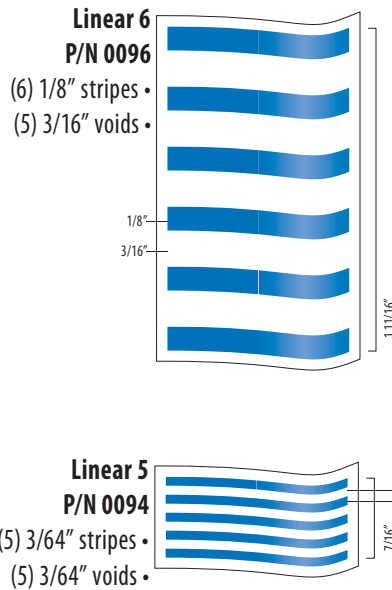

PIN STRIPING

LINEAR

MIRAGE

TFX "The only repositionable roll striping in the market!"
PRO SYSTEM

We make your job easy & $$$Profitable$$$

- Repositionable for ease of application, even in high temperatures
- Won't leave adhesive residue or break with repositioning
- Convenient dispenser boxes
- Most extensive color selection in the industry.

...and best of all!

- TFX roll striping offers 10 times the return on your investment.
- It is the biggest profit-maker of any add-on.