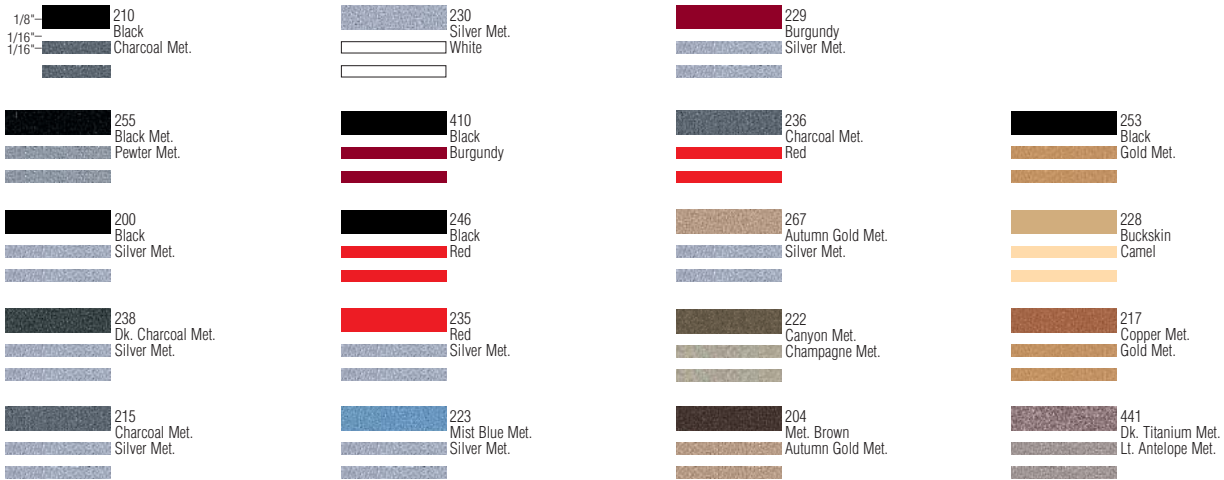

HI-LITE P/N 0203 - Width 3/8"