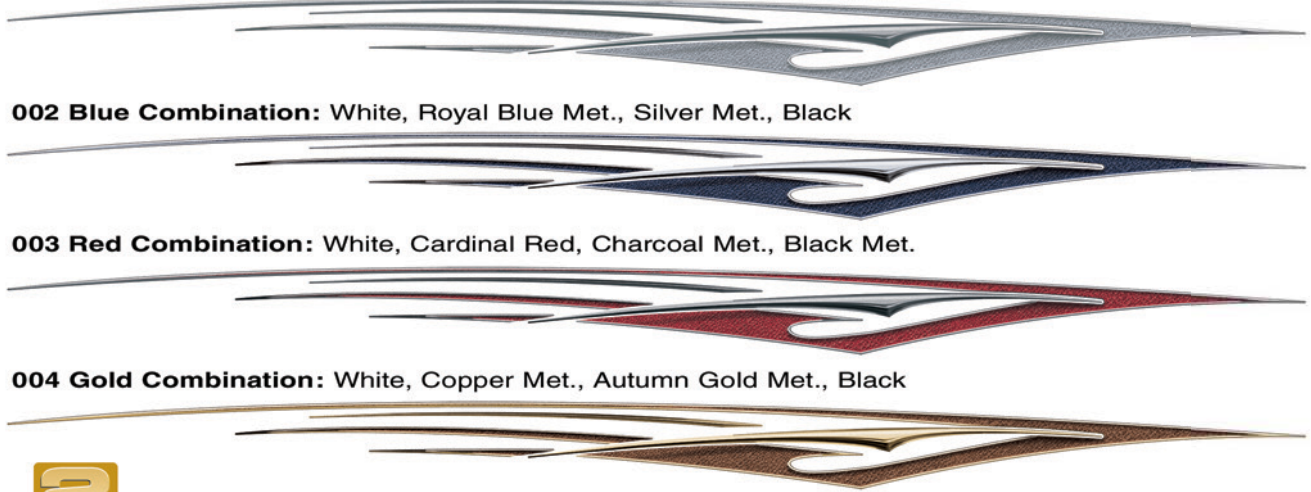

STRIKEFORCE ELECTRIFIED

001 Silver Combination: White, Silver Met., Charcoal Met., Magnesium Met.

002 Blue Combination: White, Royal Blue Met., Silver Met., Black

003 Red Combination: White, Cardinal Red, Charcoal Met., Black Met.

004 Gold Combination: White, Copper Met., Autumn Gold Met., Black