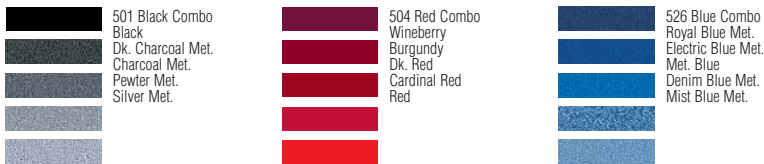

Tri-Color & Rainbow Availability

1" Tri-Color	3/8" Tri-Color	Rainbow 175	Rainbow 78	
●	●	●	●	300 Cardinal Red/ White/ Sapphire Blue
●	●	●	●	301 Black/ Charcoal Met./ Silver Met.
●	●	●	●	303 Black Met./ Burgundy Met./ Red Met.
●	●	●	●	304 Royal Blue Met./ Denim Blue Met./ Mist Blue Met.
●	●	●	●	306 Cocoa/ Copper Met./ Buckskin
●	●	●	●	307 Tealite Rad./ Wintergreen Met./ Lt. Jadestone Met.
●	●	●	●	308 Burgundy/ Dark Red/ Red
●	●	●	●	309 Dk. Mocha Met./ Dk. Titanium Met./ Lt. Mocha Met.
●	●	●	●	310 Met. Brown/ Lt. Doeskin Met./ Autumn Gold Met.
●	●	●	●	314 Dark Charcoal Met./ Charcoal Met./ Silver Met.
●	●	●	●	324 Champagne Met./ Regal Antelope/ Lt. Doeskin Met.
●	●	●	●	325 Dk. Charcoal Met./ Met. Burgundy/ Gun Metal Gray Met.
●	●	●	●	326 Black Met./ Dk. Charcoal Met./ Gun Metal Gray Met.
●	●	●	●	501 Black/ Dark Charcoal Met./ Charcoal Met./ Pewter Met./ Silver Met.
●	●	●	●	504 Wineberry/ Burgundy/ Dark Red/ Cardinal Red/ Red
●	●	●	●	526 Royal Blue Met./ Electric Blue Met./ Met Blue/ Denim Blue Met./ Mist Blue Met.

Both Rainbow size configurations are available in these color combinations.