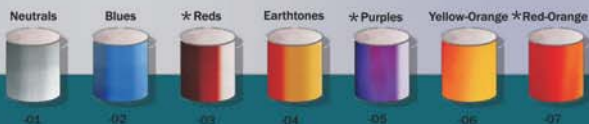

Baja Flame

22" x 120"
 w/ 32" ext.
 PN 100111

Victory

22" x 92"
 PN 100023

Color Combinations

* Indicates Kandy Kolors for Baja, Baja Flames, Victory

It's the finish that matters... rich colors, huge metallics, brilliant pearls and a thick clear coat that looks as wet as water