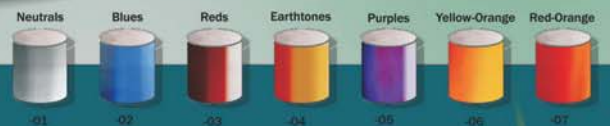

Color Combinations