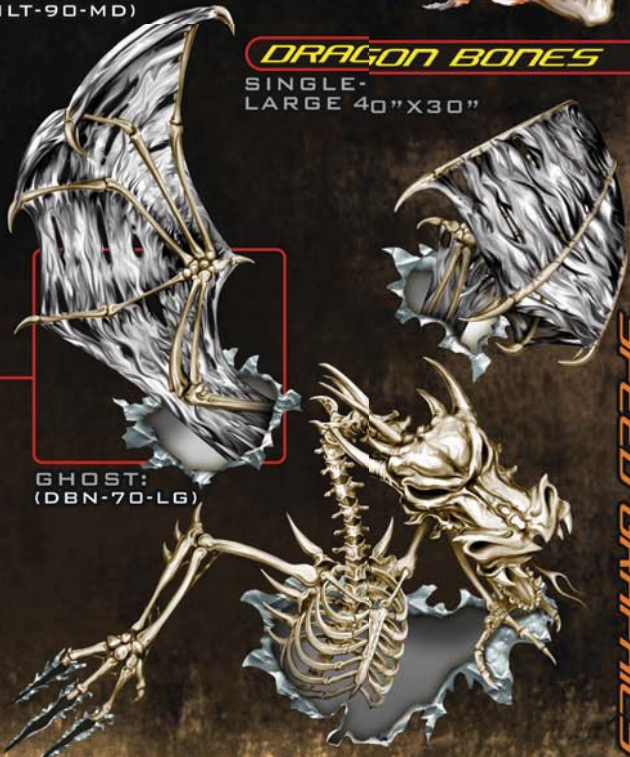

DRAGON BONES

SINGLE-LARGE 40"X30"