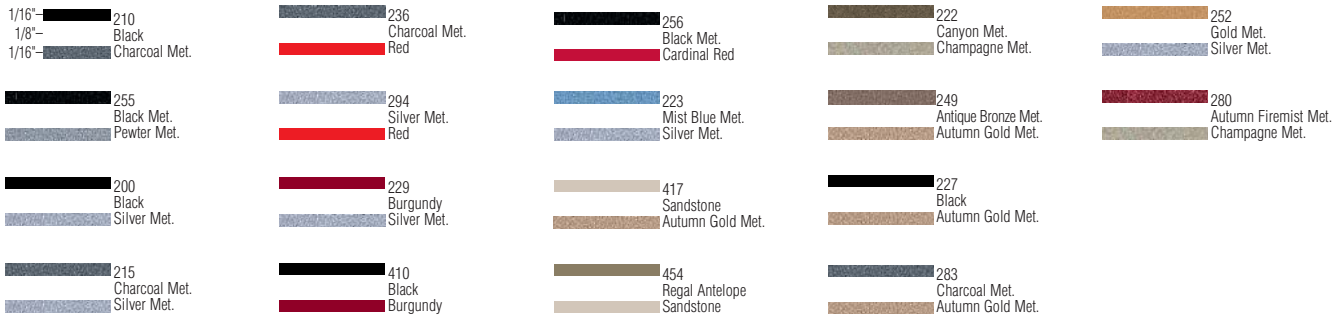

HI-LITE P/N 0203 - Width 3/8"

1/2" TWO COLOR P/N 0208

All printed colors are only a simulation of the actual vinyl color.

BI-LINE P/N 0202 Width 1/4"

RAINBOW

Tri-Color & Rainbow Availability

1" Tri-Color	3/8" Tri-Color	Rainbow 175	Rainbow 78	
●	●	●	●	300 Cardinal Red/ White/ Sapphire Blue
●	●	●	●	301 Black/ Charcoal Met./ Silver Met.
●	●	●	●	303 Black Met./ Burgundy Met./ Red Met.
●	●	●	●	304 Royal Blue Met./ Denim Blue Met./ Mist Blue Met.
●	●	●	●	306 Cocoa/ Copper Met./ Buckskin
●	●	●	●	307 Tealite Rad./ Wintergreen Met./ Lt. Jadestone Met.
●	●	●	●	308 Burgundy/ Dark Red/ Red
●	●	●	●	309 Dk. Mocha Met./ Dk. Titanium Met./ Lt. Mocha Met.
●	●	●	●	310 Met. Brown/ Lt. Doeskin Met./ Autumn Gold Met.
●	●	●	●	314 Dark Charcoal Met./ Charcoal Met./ Silver Met.
●	●	●	●	324 Champagne Met./ Regal Antelope/ Lt. Doeskin Met.
●	●	●	●	325 Dk. Charcoal Met./ Met. Burgundy/ Gun Metal Gray Met.
●	●	●	●	326 Black Met./ Dk. Charcoal Met./ Gun Metal Gray Met.
●	●	●	●	501 Black/ Dark Charcoal Met./ Charcoal Met./ Pewter Met./ Silver Met.
●	●	●	●	504 Wineberry/ Burgundy/ Dark Red/ Cardinal Red/ Red
●	●	●	●	526 Royal Blue Met./ Electric Blue Met./ Met Blue/ Denim Blue Met./ Mist Blue Met.