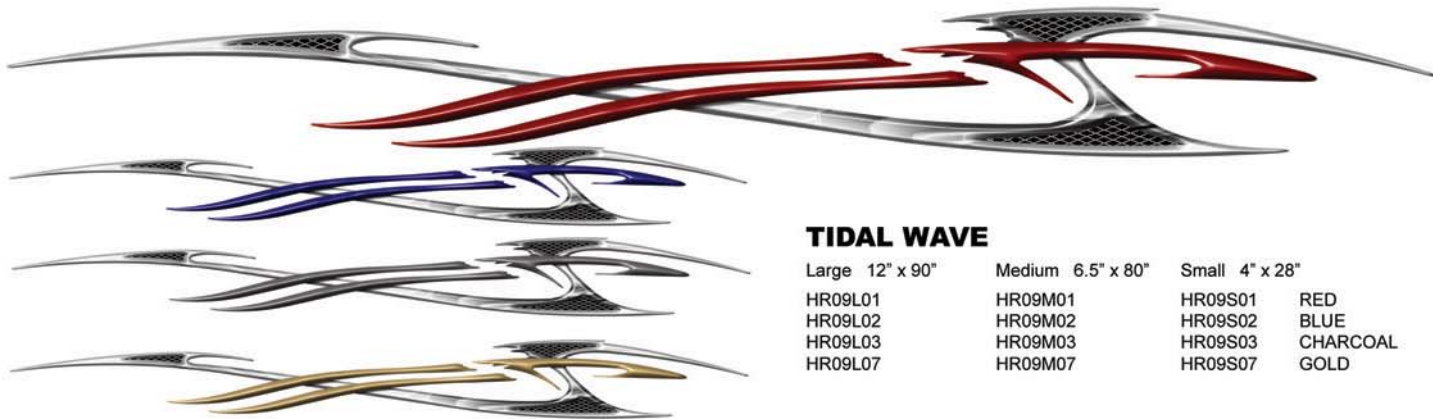

TIDAL WAVE

Large 12" x 90"   Medium 6.5" x 80"   Small 4" x 28"

HR09L01	HR09M01	HR09S01	RED
HR09L02	HR09M02	HR09S02	BLUE
HR09L03	HR09M03	HR09S03	CHARCOAL
HR09L07	HR09M07	HR09S07	GOLD