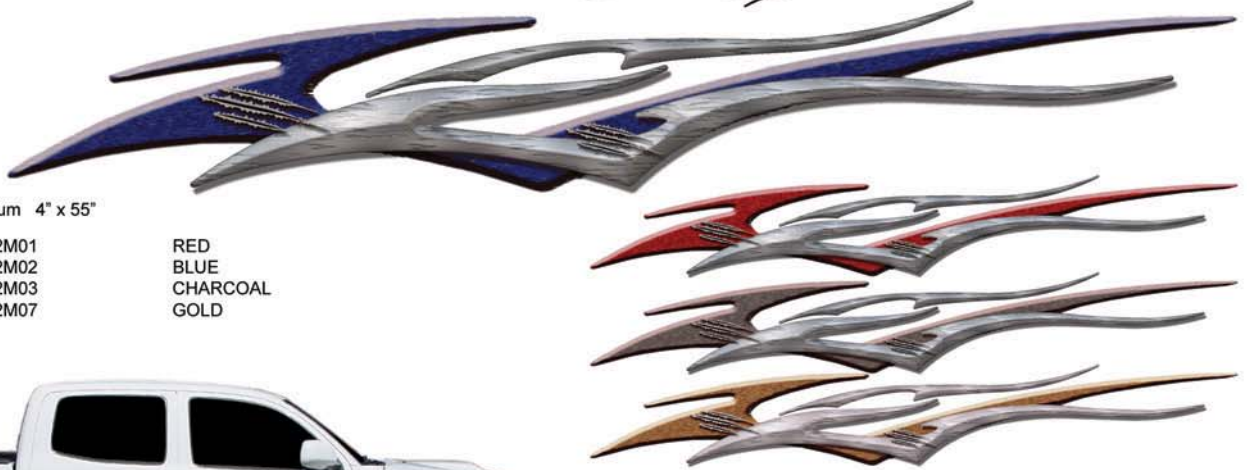

BEAST

Large 10" x 85"

- HR12L01
- HR12L02
- HR12L03
- HR12L07

Medium 4" x 55"

- HR12M01
- HR12M02
- HR12M03
- HR12M07

- RED
- BLUE
- CHARCOAL
- GOLD