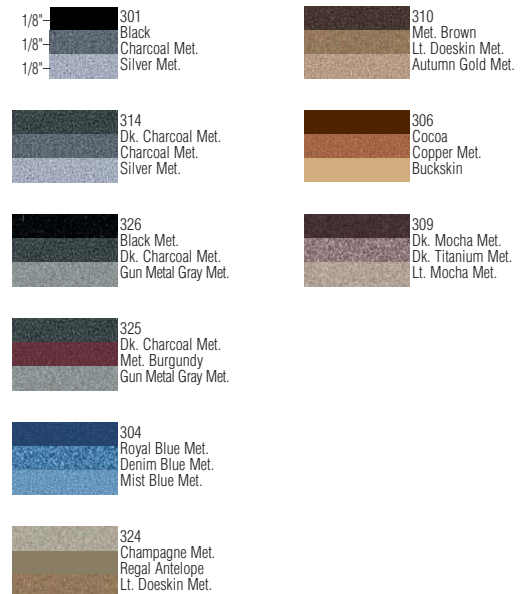

3/8" TRI-COLOR P/N 0306