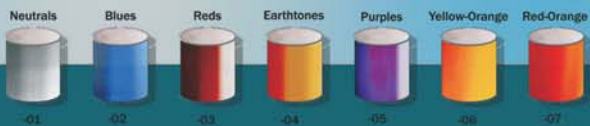

Color Combinations

ACI Painted Graphics have a 2 mil wet-as-water automotive clear coat