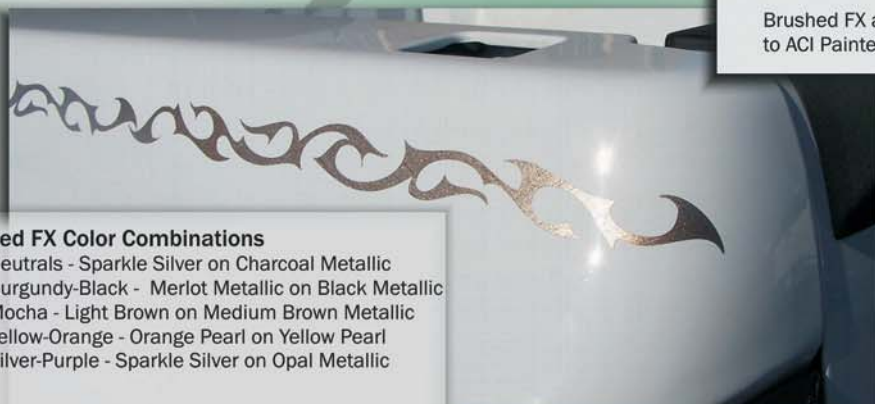

Helical Micro

1/2" x 92" pair
PN 100107

Brushed FX and Wrapped FX Kustom Paint Finishes are unique to ACI Painted Stripes and are not available on the graphic kits

Brushed FX Color Combinations

- -101 Neutrals - Sparkle Silver on Charcoal Metallic
- -102 Burgundy-Black - Merlot Metallic on Black Metallic
- -013 Mocha - Light Brown on Medium Brown Metallic
- -104 Yellow-Orange - Orange Pearl on Yellow Pearl
- -105 Silver-Purple - Sparkle Silver on Opal Metallic

Wrapped FX Color Combinations

- -121 Neutrals - Sparkle Silver on Charcoal Metallic
- -122 Burgundy-Black - Merlot Metallic on Black Metallic
- -123 Mocha - Light Brown on Medium Brown Metallic
- -124 Yellow-Orange - Orange Pearl on Yellow Pearl
- -125 Silver-Purple - Sparkle Silver on Opal Metallic

Tribal Wire

1" x 92" pair PN 100103

Tribal Wire Large

1.5" x 92" pair PN 100105