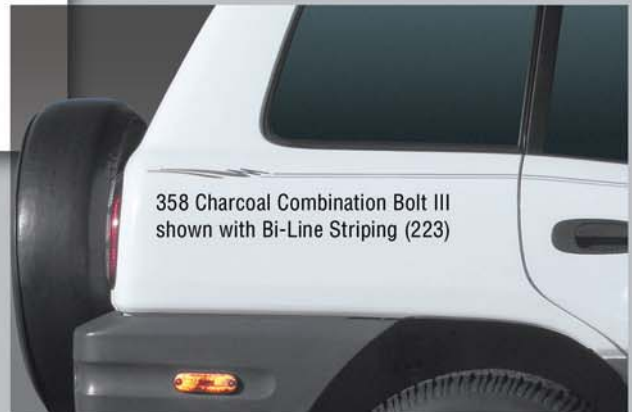

358 Charcoal Combination Bolt III
shown with Bi-Line Striping (223)

All printed colors are only a simulation of the actual vinyl colors.