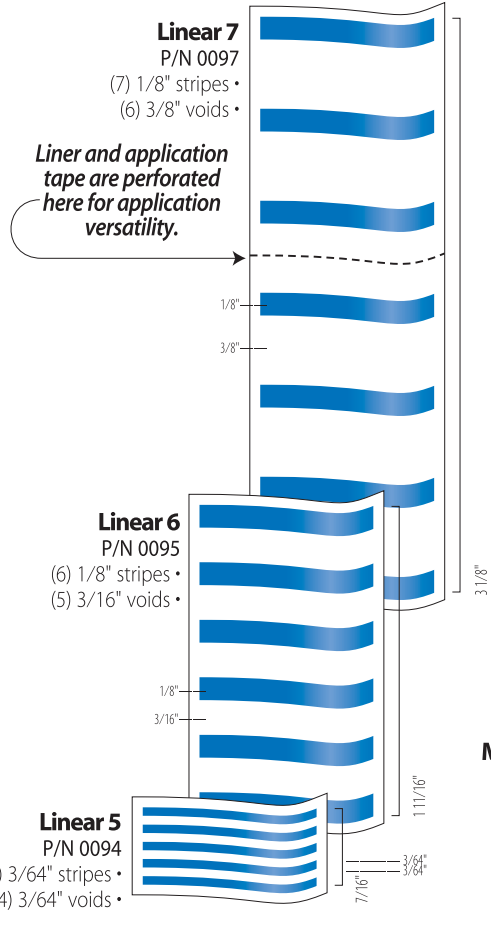

PIN STRIPING

LINEAR

MIRAGE

TFX PRO SYSTEM
"The only repositionable roll striping in the market!"

We make your job easy & $$$Profitable$$$

- Repositionable for ease of application... even in high temperatures.
- Won't leave adhesive residue or break with repositioning.
- Convenient dispenser boxes.
- Most extensive color selection in the industry.

...and best of all!

- TFX roll striping offers 10 times the return on your investment.
- It is the biggest profit maker of any add-on.