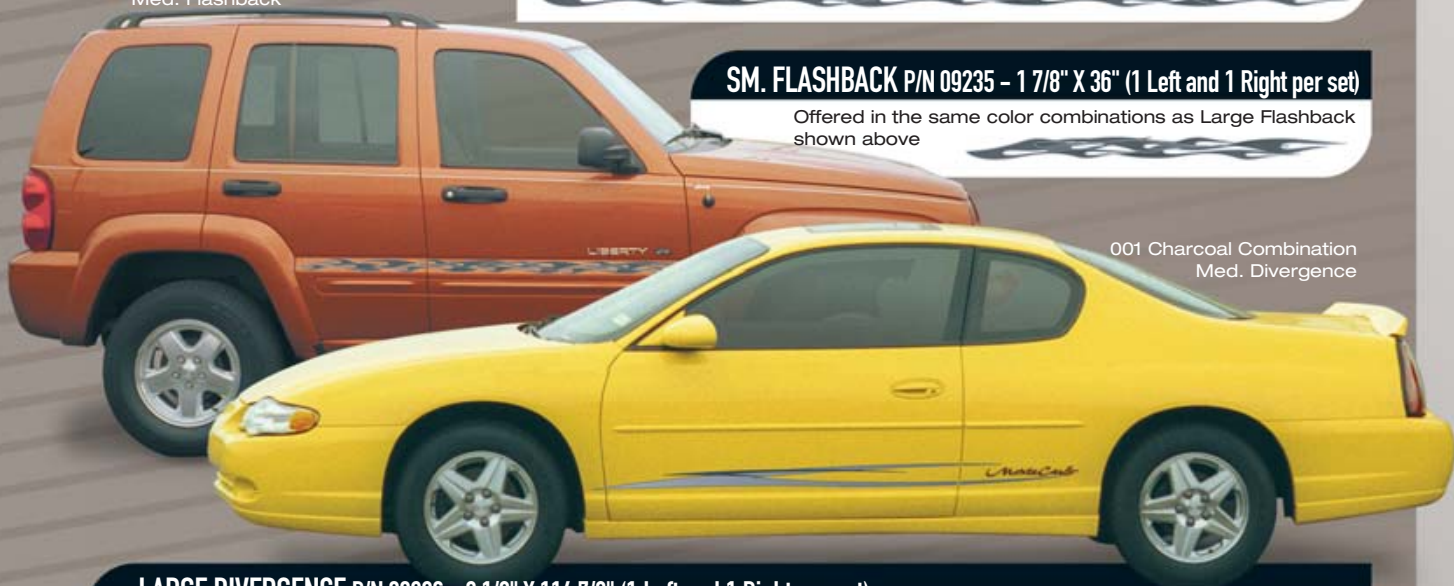

Trinium

LARGE FLASHBACK P/N 09233 - 1 7/8" X 116 1/4" (1 Left and 1 Right per set)

001 Charcoal Combination: White, Charcoal Met., Magnesium Met., Silver Met.

002 Blue/Purple Combination: White, Med. Met. Blue, Bright Purple Met., Silver Met.

003 Red Combination: White, Cardinal Red, Wineberry, Silver Met.

004 Silver/Blue Combination: White, Silver Cloud, Denim Blue Met., Passport Blue

MEDIUM FLASHBACK P/N 09234 - 1 7/8" X 76" (1 Left and 1 Right per set)

Offered in the same color combinations as Large Flashback shown above

001 Charcoal Combination
Med. Flashback

SM. FLASHBACK P/N 09235 - 1 7/8" X 36" (1 Left and 1 Right per set)

Offered in the same color combinations as Large Flashback shown above

001 Charcoal Combination
Med. Divergence

LARGE DIVERGENCE P/N 09236 - 3 1/8" X 114 7/8" (1 Left and 1 Right per set)

001 Charcoal Combination: White, Silver Met., Charcoal Met., Magnesium Met.

002 Blue/Purple Combination: White, Silver Met., Med. Met. Blue, Bright Purple Met.

003 Red Combination: White, Silver Met., Cardinal Red, Magnesium Met.

004 Lt. Antelope Combination: White, Lt. Antelope Met., Lt. Doeskin Met., Dk. Mocha Met.

MEDIUM DIVERGENCE P/N 09237 - 3" X 75" (1 Left and 1 Right per set)

Offered in the same color combinations as Large Divergence shown above

All printed colors are only a simulation of the actual vinyl color.