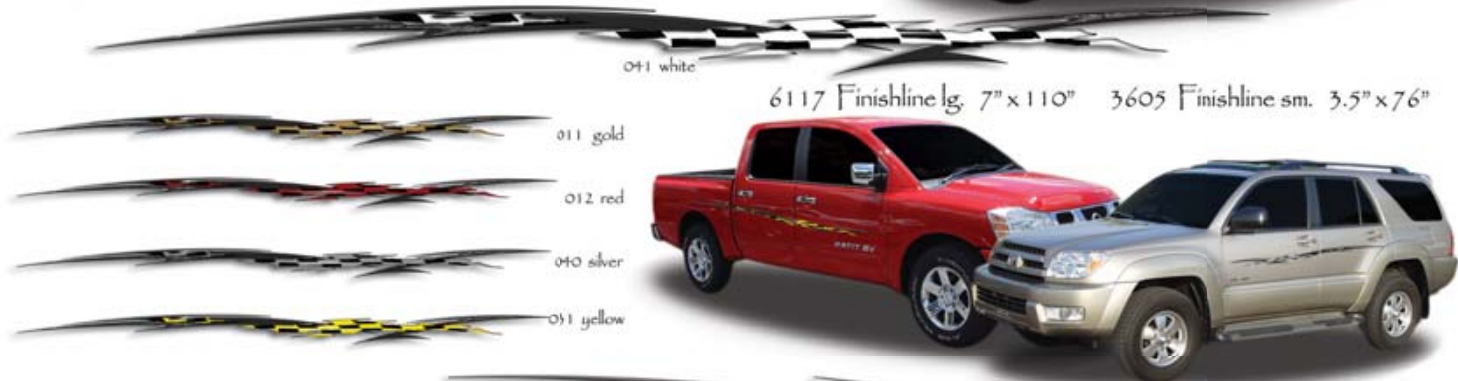

041 white

6117 Finishline lg. 7" x 110" 3605 Finishline sm. 3.5" x 76"

011 gold

012 red

040 silver

011 yellow