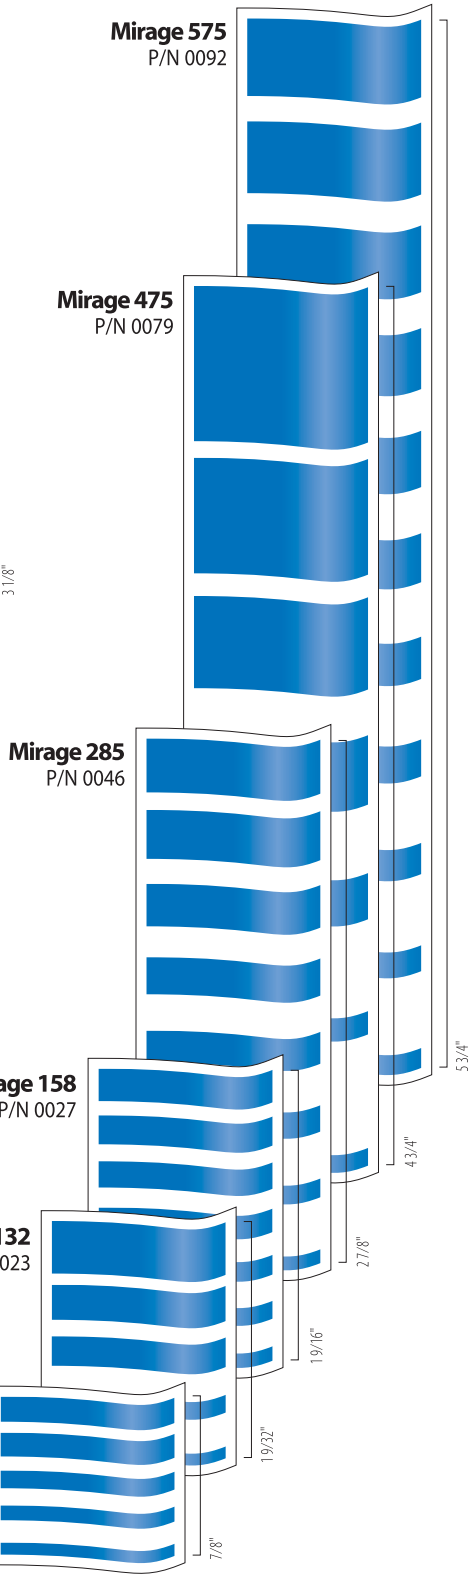

PIN STRIPING

LINEAR

MIRAGE

TFX PRO SYSTEM
"The only repositionable roll striping in the market!"

We make your job easy & $$$Profitable$$$

- Repositionable for ease of application... even in high temperatures.
- Won't leave adhesive residue or break with repositioning.
- Convenient dispenser boxes.
- Most extensive color selection in the industry.

...and best of all!

- TFX roll striping offers 10 times the return on your investment.
- It is the biggest profit maker of any add-on.