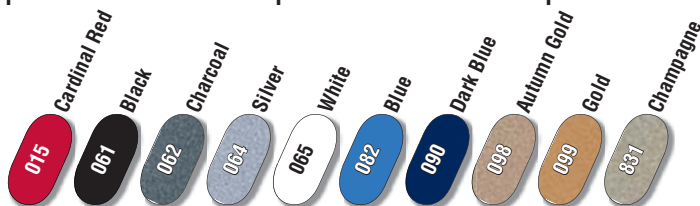

CL-NIS
1"

CL-FRD1
1"

CL-FRD2
1"