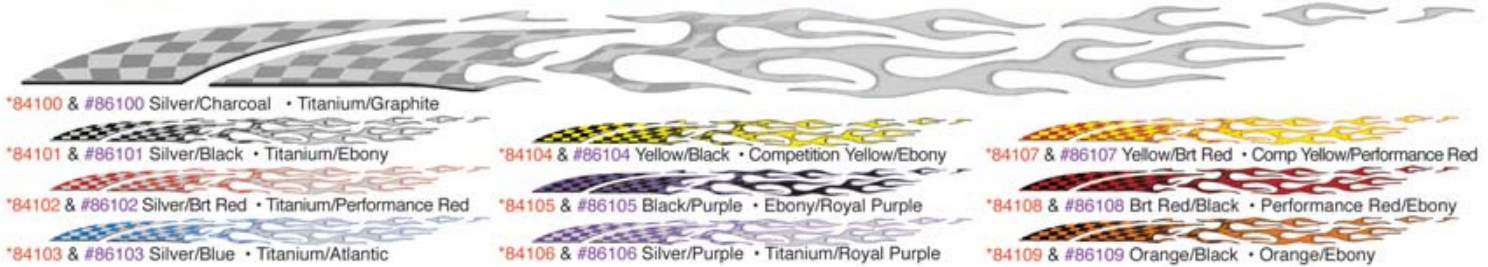

Finishline

2 Sizes 2 Tamaño *6" x 84" 15cm x 2.2m # 6 x 120" 15cm x 3m

*84100 & #86100 Silver/Charcoal • Titanium/Graphite

*84101 & #86101 Silver/Black • Titanium/Ebony

*84102 & #86102 Silver/Brt Red • Titanium/Performance Red

*84103 & #86103 Silver/Blue • Titanium/Atlantic

*84104 & #86104 Yellow/Black • Competition Yellow/Ebony

*84105 & #86105 Black/Purple • Ebony/Royal Purple

*84106 & #86106 Silver/Purple • Titanium/Royal Purple

*84107 & #86107 Yellow/Brt Red • Comp Yellow/Performance Red

*84108 & #86108 Brt Red/Black • Performance Red/Ebony

*84109 & #86109 Orange/Black • Orange/Ebony

Diablo

12" x 60" 30 cm x 1.5m

86209 Black/White • Ebony/Albino