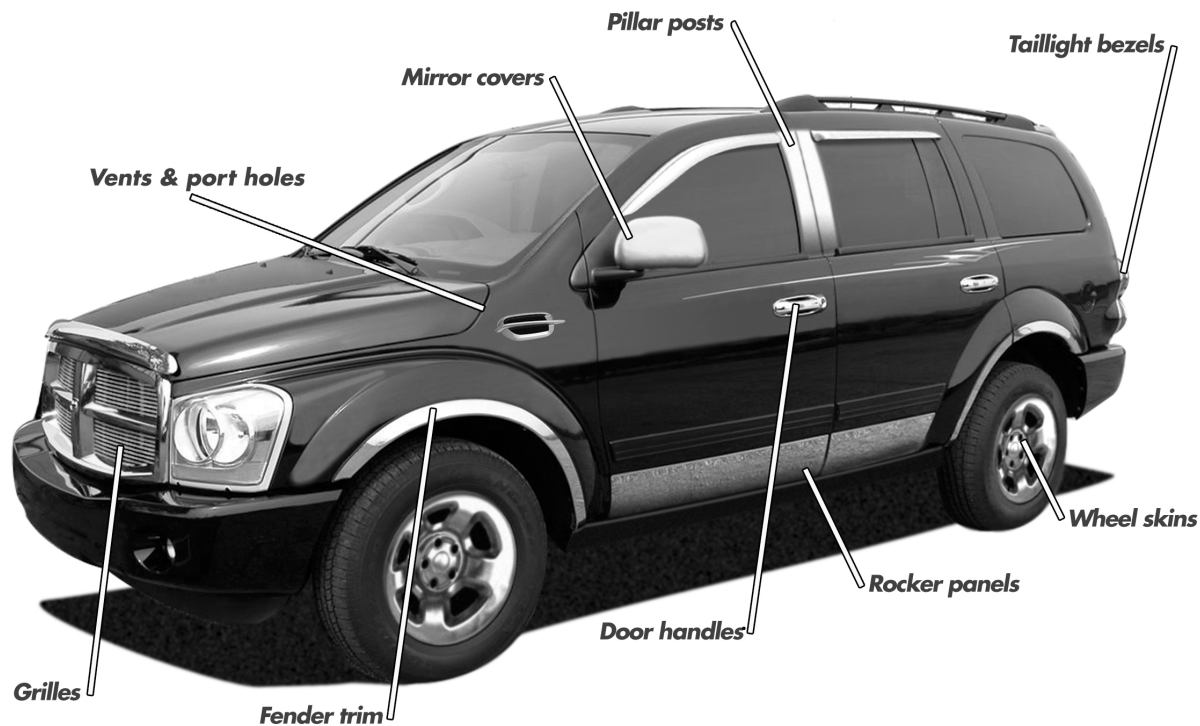

Chrome EFFECTS

Application Guide

TERMS & CONDITIONS

4/8/2011

Payment Terms

New Accounts:

All opening orders over $300 for non-established C.O.D. accounts will require a certified check or money order upon delivery. Credit Card or Check by Phone (ACH) payment is the preferred method on opening orders. Larger opening orders may be subject to additional constraints. New accounts may need to complete a business information form before doing business.

Pricing

Prices and specifications are subject to change without notice. We are not responsible for errors, omissions or price changes in this price list. This price list is to be used as a guide.

Warranties

Chrome Effects offers a limited lifetime warranty. Since types of application and conditions vary so widely, we cannot warrant results for use of this merchandise beyond the cost or replacement of stock. Your original purchase receipt is required for all warranty claims.

Freight

Free Freight Program: Chrome Effects will pay ground commercial freight on any single order placed over $500, that ships at one time. Accessorial charge may be billed on pre-paid orders.

For orders that do not qualify for free freight minimum shipping charges will be $6.95. If you require the order to be sent C.O.D. an additional $10 is added to cover the UPS C.O.D. charge.

Back Orders

Backorders are defined as items that are standard stock items, that are not available from any of our locations. Backorders are automatically filled unless otherwise specified. Backorders will have freight charged on them unless the original order shipped free freight, based on one of our freight programs.

Returns & Credits

We cannot accept returns on products that are over 90 days from purchase. All returned products must have a copy of your receipt, be in original, unopened packaging, and must have an RMA number on the box. Packages without RMA numbers will be refused. Returns within 30 days of purchase, that meet the above requirements, will not be subject to any restocking fee. Those returned within 90 days but greater than 30 days are subject to a 25% restocking charge. Freight charges are never reimbursed.

Errors, Damages & Defectives

Errors in shipments, pricing or claims for lost or damaged items must be reported within 5 business days of receipt; otherwise shipment will be considered as complete and correct. Defective merchandise may be repaired, replaced, or credited at our discretion. All product shipments relating to errors or defectives will be billed to the customer, and credit will be issued when the defective or incorrect is received back at our facility. Replacement items will be shipped via the same method used on the original order.

Chrome Effects
div. of Restylers' Choice, LLC
59 Tech View Dr.
Cincinnati, OH 45215

Toll Free: 800-733-3316
Fax: 888-679-7254
E-mail: sales@chromeffects.com
Web: www.chromeffects.com